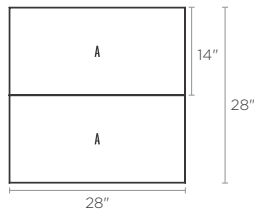

RAFFINATO 14"×28"

DESCRIPTION: Cap double-sided TEXTURE: Smooth

PALLET OVERVIEW - 14×28

Specifications per pallet		Imperial	Metric
90 MM	Cubing	24 units	24 units
	Approx. Weight	2 783 lbs	1 262 kg
	Number of rows	8	
	Linear coverage per pallet	56 lin. ft	17.07 lin. m
	Linear coverage per row	7 lin. ft	2.13 lin. m

Unit dimensions		in	mm	Units/pallet
	Height	3 ⁹ / ₁₆	90	24 units
	Depth	14	356	
	Length	28	711	

COMPATIBLE WALLS

See page 207 for product compatibility.

NOTES

By placing two units side by side, you will obtain a 28" pillar cap.

Specifications per pallet		Imperial	Metric
60 MM	Cubing	24 units	24 units
	Approx. Weight	1 843 lbs	836 kg
	Number of rows	8	
	Linear coverage per pallet	56 lin. ft	17.07 lin. m
	Linear coverage per row	7 lin. ft	2.13 lin. m

Unit dimensions		in	mm	Units/pallet
	Height	2 ³ / ₈	60	24 units
	Depth	14	356	
	Length	28	711	

COMPATIBLE PILLARS

See page 207 for product compatibility.