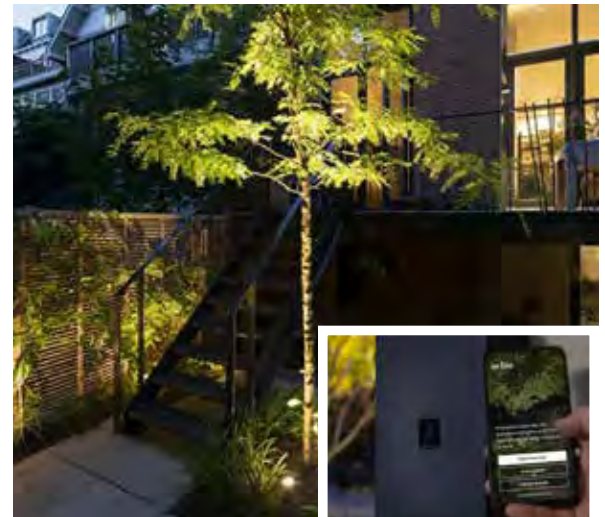

A photograph of a rooftop pool area. In the foreground, there is a light-colored concrete deck with large, dark expansion joints. To the right, a swimming pool with clear blue water is visible. Along the edge of the pool, there is a row of low, dense green shrubs. A glass fence with black metal posts runs along the perimeter of the pool area. In the background, a cityscape with various buildings is visible under a clear sky. The overall scene is bright and modern.

Concrete overlays, rooftop terraces

eternoivica

Rooftop terrace

Concrete floors

Balcony

- Adjustable from 8 to 700 mm
- Load bearing strength

- Self leveling option
- Weather and thermal resistant

Exterior lighting

High-end exterior system

in-lite®

Wall lights

Exterior lighting
Scope

Smartphone
light app

Recessed lights

Recessed lights
Fusion

Exterior lighting
Scope