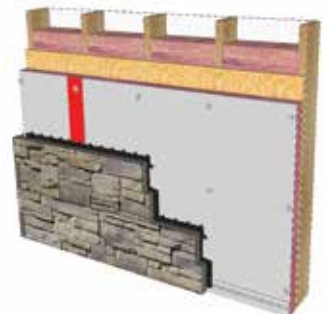

No mortar, no glue, no mess.

The Be.On Stone panelized stone siding concept offers a truly unique design. A few simple tools are all you need to complete stylish and durable interior or exterior projects. With light, easy-to-use Be.On Stone panelized stone siding, installation has never been easier. Simply clip in place and fasten—that's all it takes. **No mortar, no glue, no mess.**

Start

Clip

Fasten

Typical structure of a standard outside wall

There are no specific structural requirements. You can install the panels inside or outside directly on a partition wall or concrete foundation. If you wish, you can begin by installing compressed panels for better insulation.

Standard framed wall with sheeting

Standard framed wall with OSB or plywood

Standard framed wall with OSB or plywood and rigid insulation

Foundation

D.RAIN PATENTED SYSTEM

The D.RAIN system built into the back of every panel automatically aligns, blocks and anchors the panel and provides for safe drainage in the event of water infiltration.