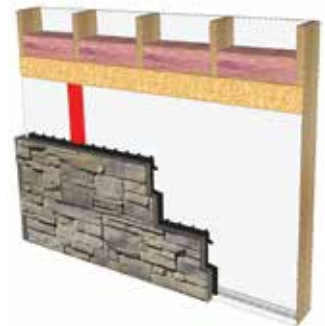

No mortar, no glue, no mess.

The Be.On Stone panelized stone siding concept offers a truly unique design. A few simple tools are all you need to complete stylish and durable interior or exterior projects. With light, easy-to-use Be.On Stone panelized stone siding, installation has never been easier. Simply clip in place and fasten—that's all it takes. **No mortar, no glue, no mess.**

Start

Clip

Fasten

Typical structure of a standard outside wall

There are no specific structural requirements. You can install the panels inside or outside directly on a partition wall or concrete foundation. If you wish, you can begin by installing compressed panels for better insulation.

Standard framed wall with sheeting

Standard framed wall with OSB or plywood

Standard framed wall with OSB or plywood and rigid insulation

Foundation

D.RAIN PATENTED SYSTEM

The D.RAIN system built into the back of every panel automatically aligns, blocks and anchors the panel and provides for safe drainage in the event of water infiltration.