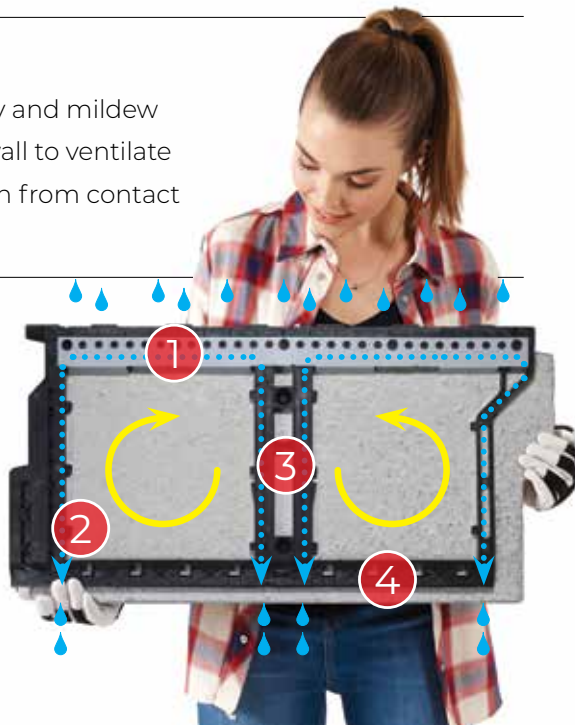

Standard framed wall with sheeting

Standard framed wall with OSB or plywood

Standard framed wall with OSB or plywood and rigid insulation

Foundation

D.RAIN PATENTED SYSTEM

The D.RAIN system built into the back of every panel automatically aligns, blocks and anchors the panel and provides for safe drainage in the event of water infiltration.

1 Mechanical anchoring system

- Panels attach firmly
- Maximum stability

2 Coloured concrete

- Will not discolour
- Colour remains intact even if the panel is damaged

3 Drainage and air flow

- Prevents excess humidity and mildew
- An air space allows the wall to ventilate
- Prevents water infiltration from contact with wall structure

4 Self-aligning and self-blocking system

- Easy to install
- Structurally strong

For new construction or renovation, three options are available. The simplest is to rely directly on the window frame with a silicone joint. The addition of an aluminum trim (or jamb) is an option that adds an aesthetic touch to your home.