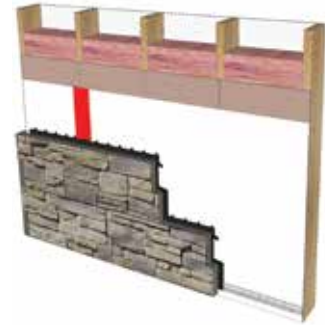

No mortar, no glue, no mess.

The Be.On Stone panelized stone siding concept offers a truly unique design. A few simple tools are all you need to complete stylish and durable interior or exterior projects. With light, easy-to-use Be.On Stone panelized stone siding, installation has never been easier. Simply clip in place and fasten—that's all it takes. **No mortar, no glue, no mess.**

Start

Clip

Fasten

Typical structure of a standard outside wall

There are no specific structural requirements. You can install the panels inside or outside directly on a partition wall or concrete foundation. If you wish, you can begin by installing compressed panels for better insulation.

Standard framed wall with sheeting

Standard framed wall with OSB or plywood

Standard framed wall with OSB or plywood and rigid insulation

Foundation

D.RAIN PATENTED SYSTEM

The D.RAIN system built into the back of every panel automatically aligns, blocks and anchors the panel and provides for safe drainage in the event of water infiltration.

1 Mechanical anchoring system

- Panels attach firmly
- Maximum stability

2 Coloured concrete

- Will not discolour
- Colour remains intact even if the panel is damaged

3 Drainage and air flow

- Prevents excess humidity and mildew
- An air space allows the wall to ventilate
- Prevents water infiltration from contact with wall structure