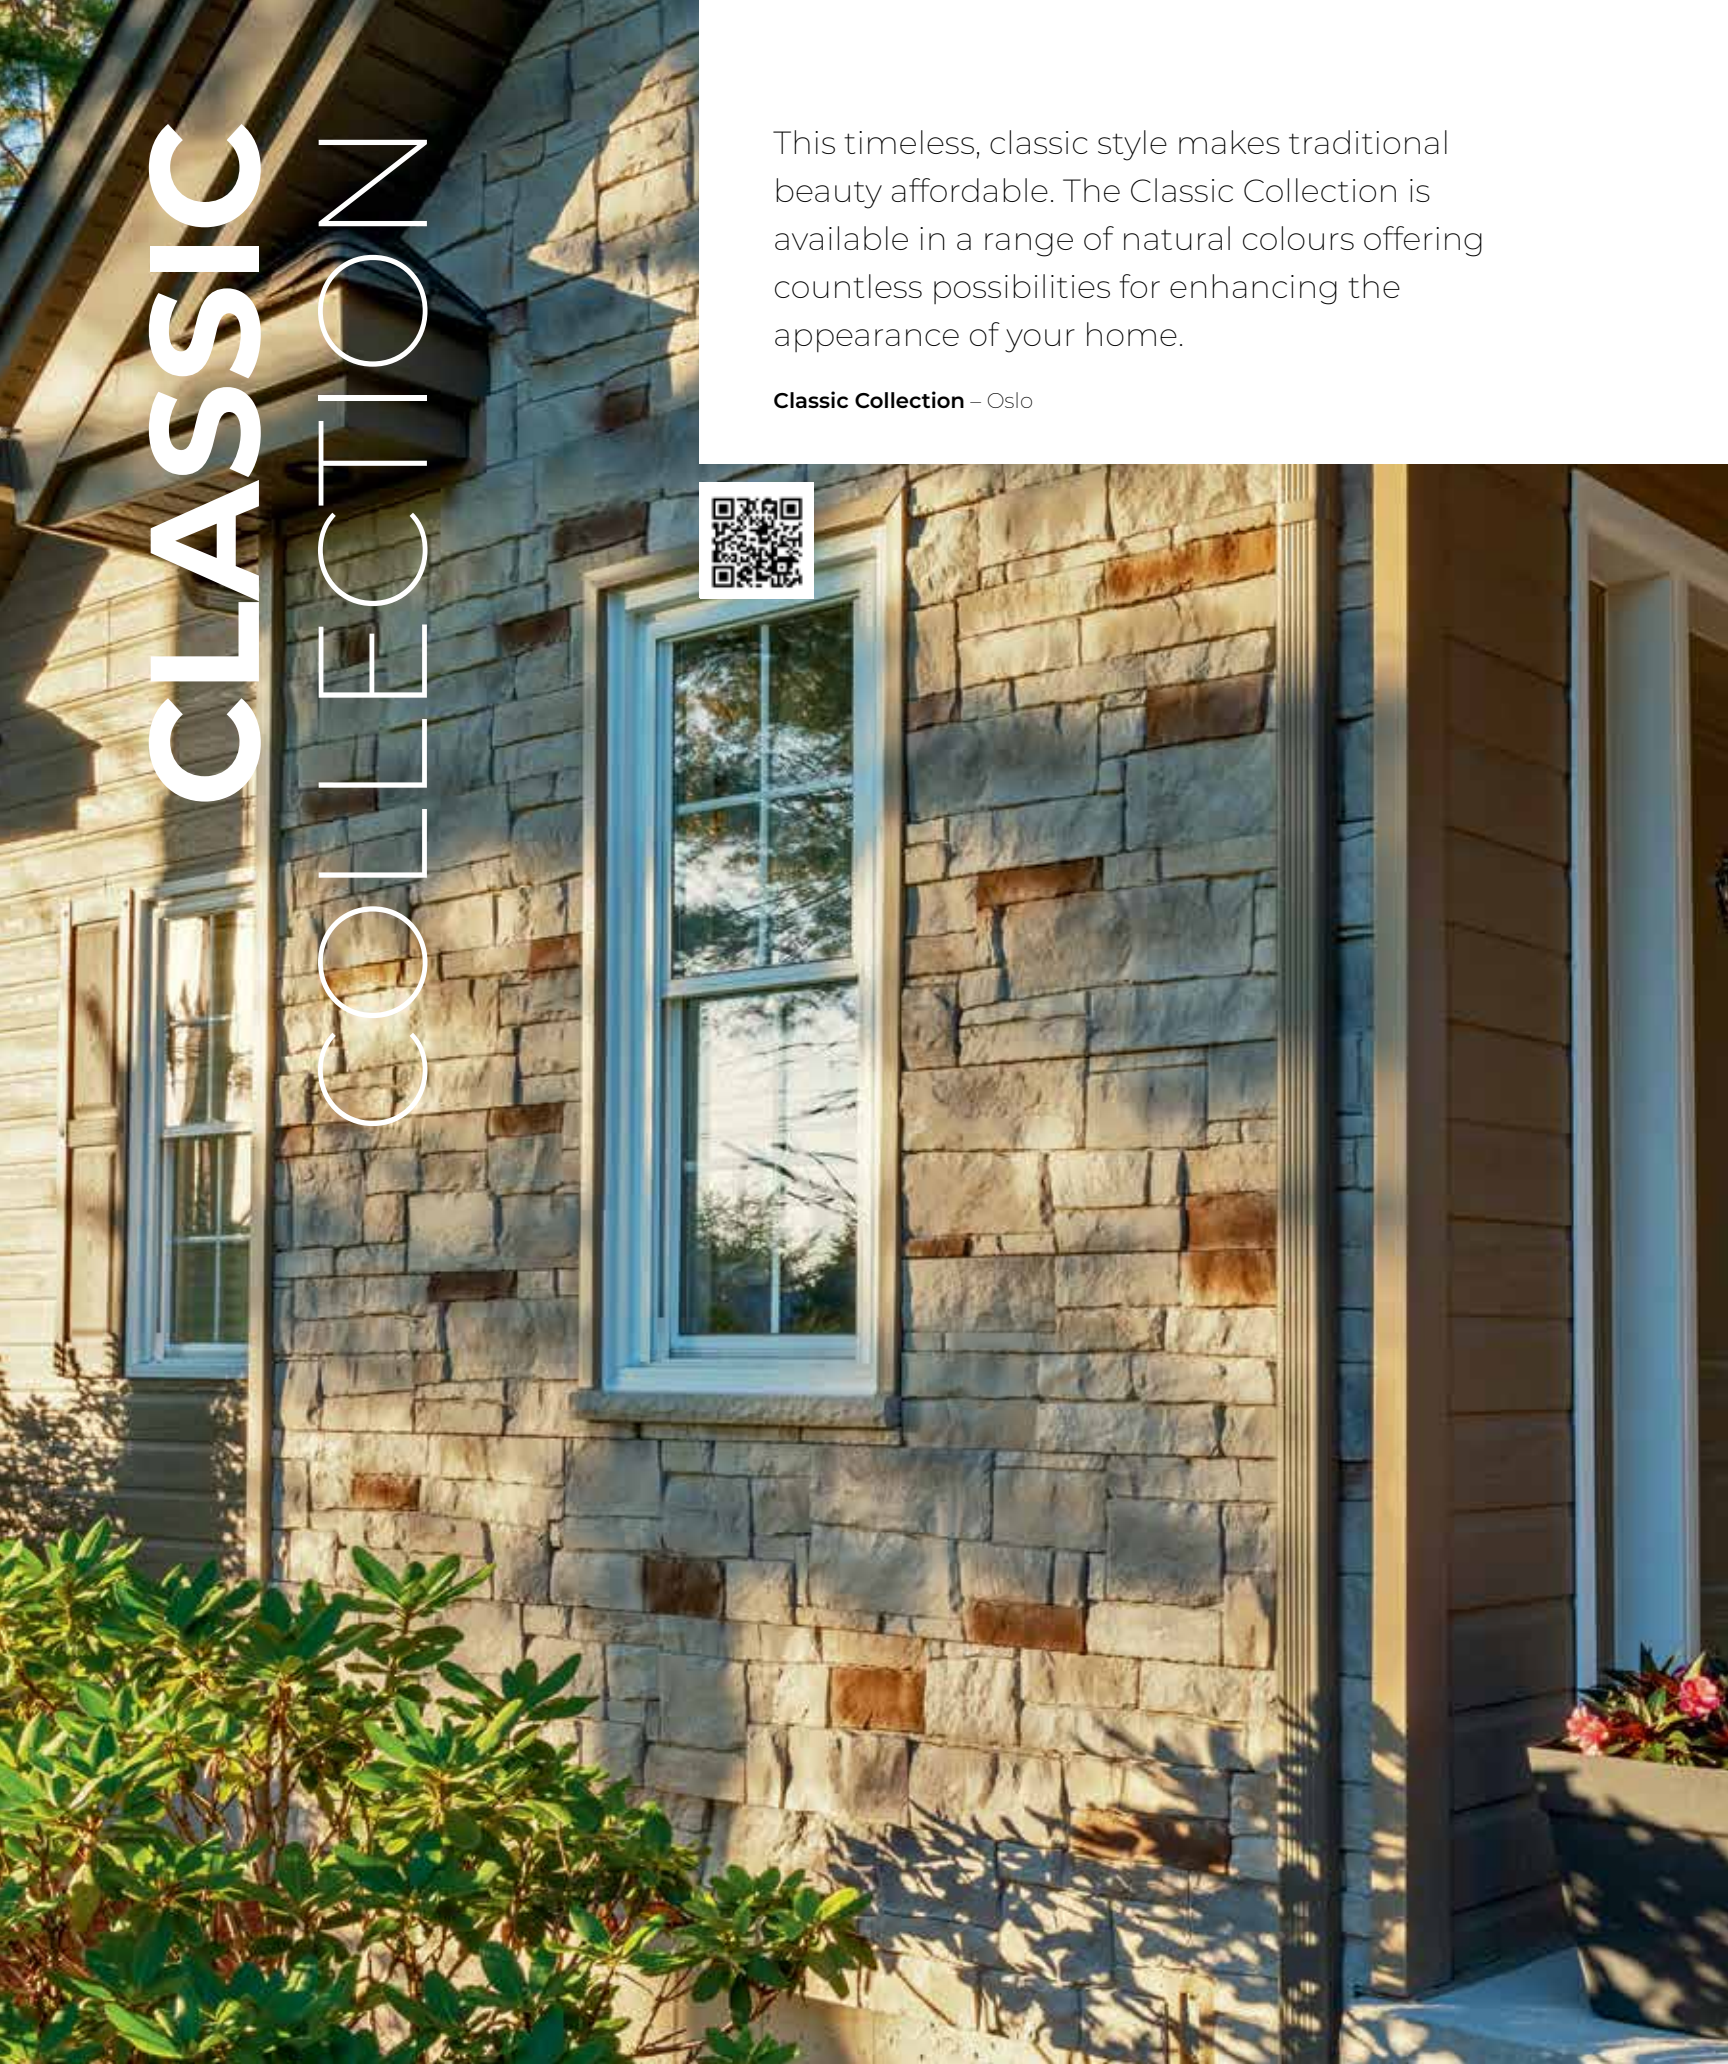

CLASSIC COLLECTION

This timeless, classic style makes traditional beauty affordable. The Classic Collection is available in a range of natural colours offering countless possibilities for enhancing the appearance of your home.

Classic Collection – Oslo