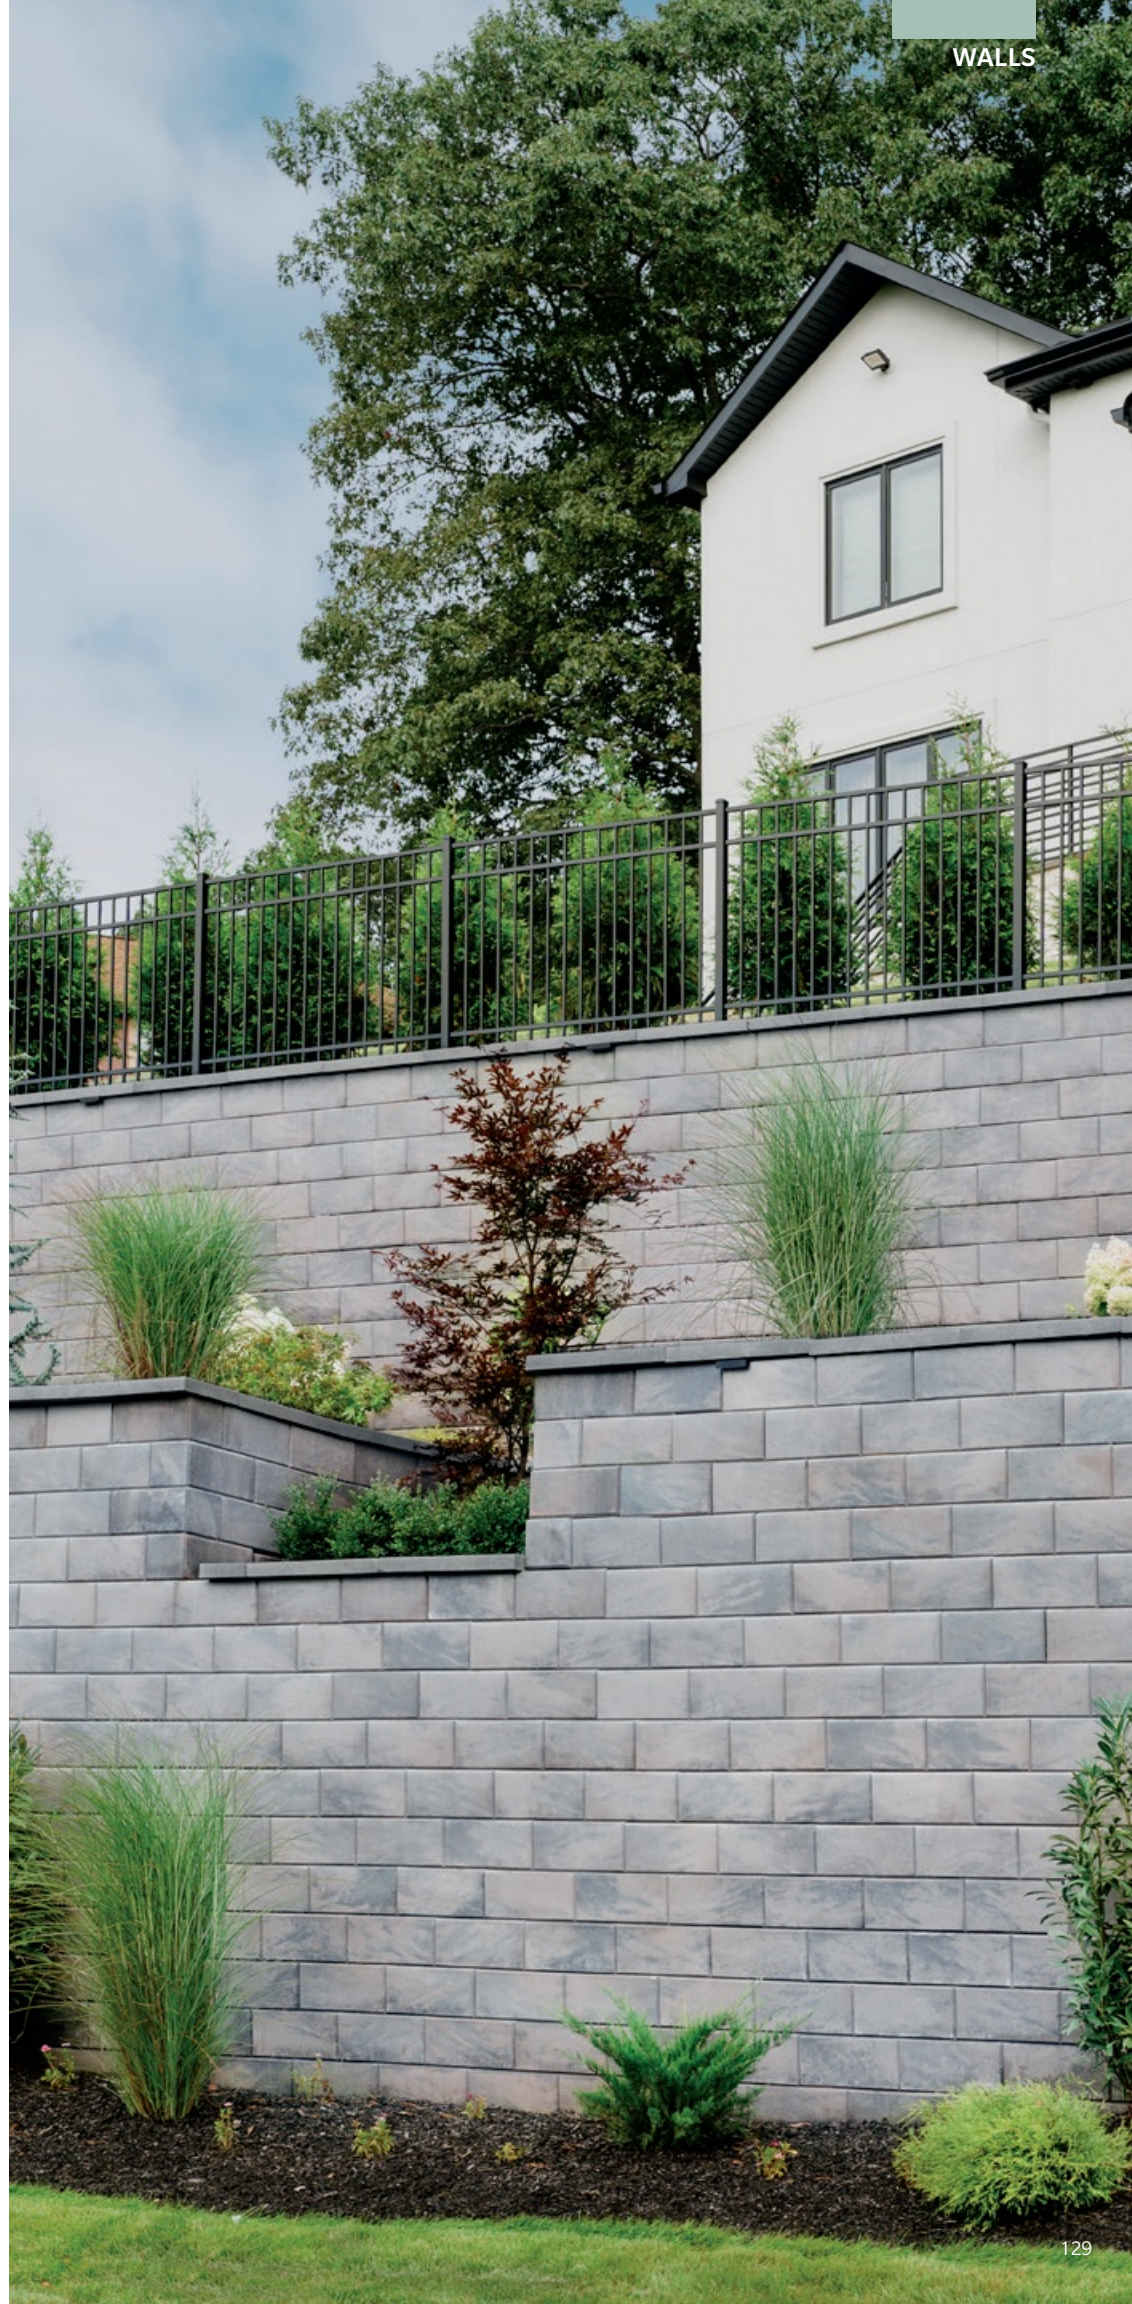

Chestnut Brown

Champlain Grey

Shale Grey

Wall

Depth: 11 7/16 in 290 mm
8 x 18 x 8 5/8 in
203 x 457 x 219 mm

Corner

Depth: 9 in 229 mm
8 x 18 in
203 x 457 mm

↓ Shale Grey