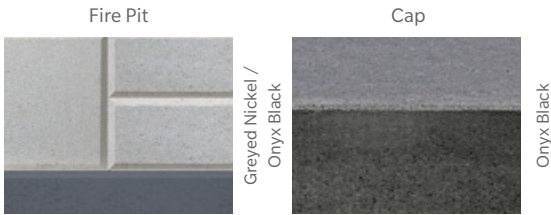

RAFFINATO

FIRE PIT

Dimensions

Overall Height	Width	Length	
21 ¼	41 ½	55 ⅞	in
540	1 054	1 419	mm

Available with UGO (Universal Gas Orifice) for natural gas & liquid propane burning options, wood burning or smokeless wood burning. Visit techo-bloc.com to discover more.

Raffinato 12" x 24" caps included. Metal fire pit insert sold separately. The installation of a sleeve or accessory kit will prevent damages to your fire pit

↓ Greyled Nickel & Onyx Black