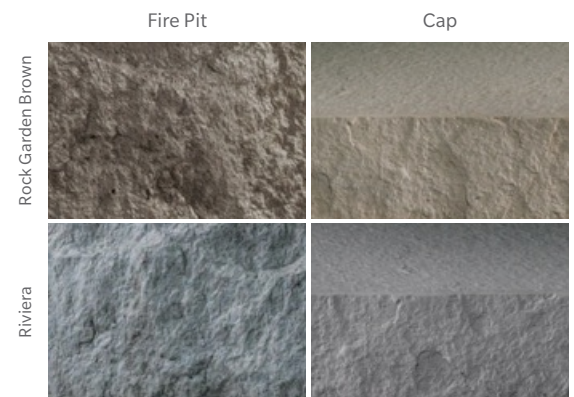

Dimensions

	Height	Width	Length
in	18	51 ¾	51 ¾
mm	457	1 314	1 314

Available with UGO (Universal Gas Orifice) for natural gas & liquid propane burning options, wood burning or smokeless wood burning. Visit techo-bloc.com to discover more.

Piedimonte caps included. Metal fire pit insert sold separately. The installation of a sleeve or accessory kit will prevent damages to your fire pit.

↑ Riviera paired with Antika paver & Blu Slate slab