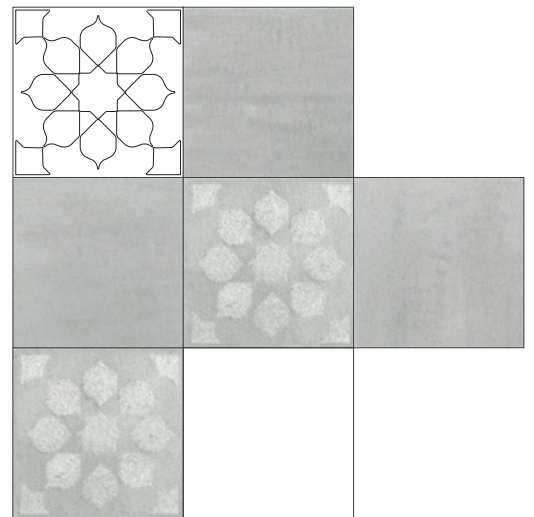

[VIEW IN MY SPACE](#) 

TIMELESS CHECKERS

Industria 600 × 600
Beige Cream 50% & Caffè Crema 50%

VIEW IN MY SPACE 

BOTANICAL BALANCE

Industria 600 × 600 in Greyed Nickel 50%
Industria Flora Daisy in Greyed Nickel 50%