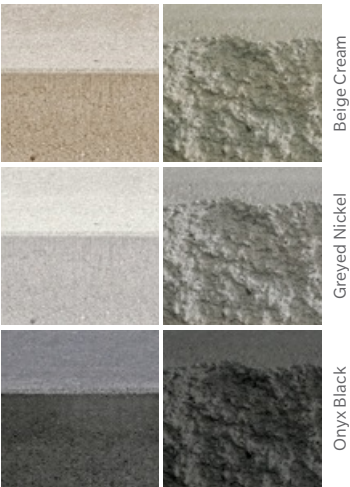

Beige Cream

Greyed Nickel

Onyx Black

Rock Garden Brown

Riviera

Onyx Black

Factory-applied protection for stain resistance.

Dimensions