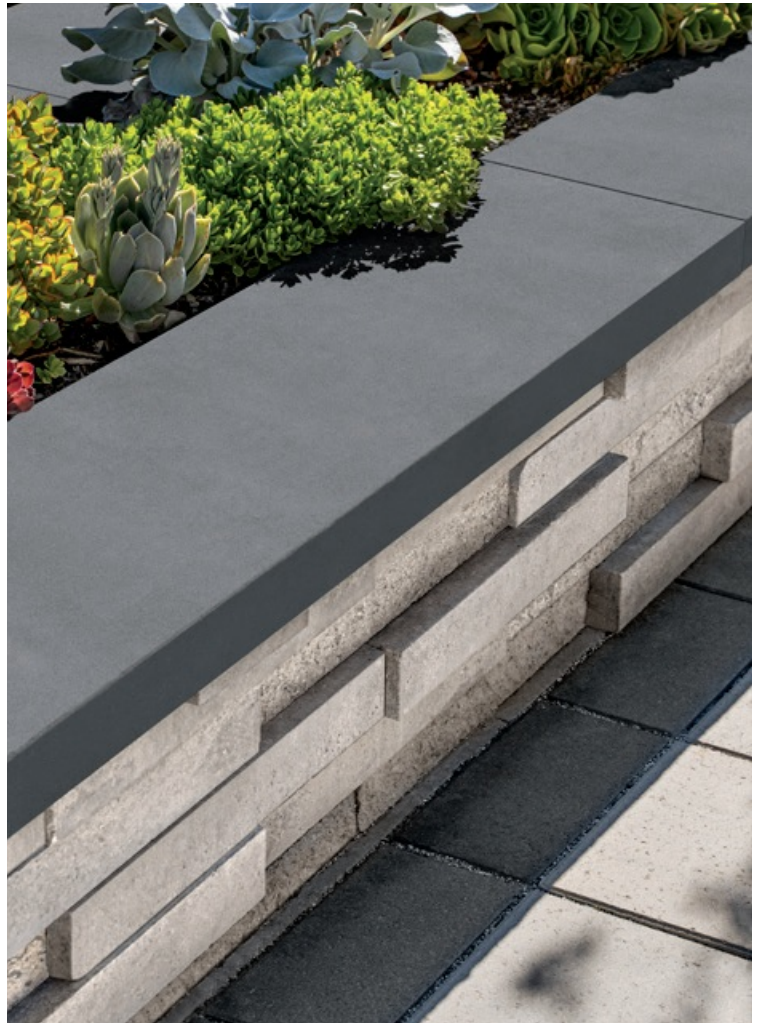

↑ Onyx Black paired with Graphix Wall

Smooth

Rockface