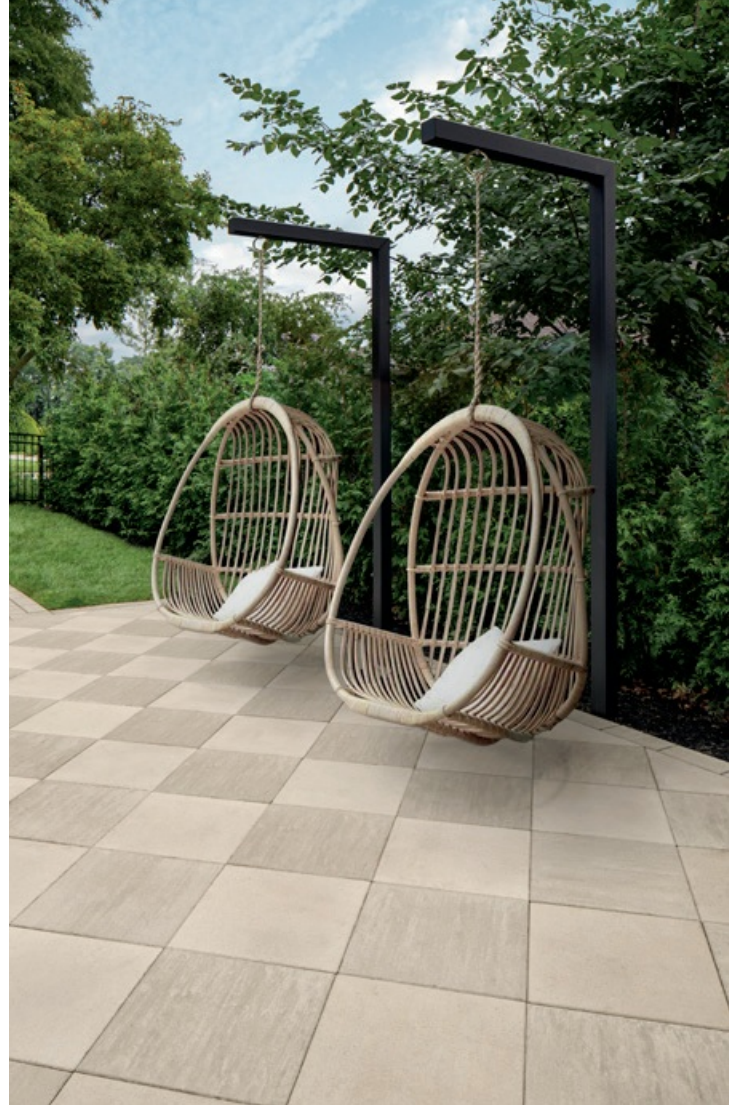

WARM NEUTRALS

📍 MICHIGAN, USA

Creamy tones and subtle color blends are redefining the design landscape, shifting away from strong contrasts and replacing the cold greys of previous years for a more calming palette. As soft browns and soothing beiges gain momentum, we've curated a selection of calm, creamy colorways across multiple collections. Our Caffè Crema and Beige Cream colors embody this evolution towards warmer neutrals, embracing a welcoming aesthetic and an understated elegance that feels fresh and modern.

➤ EXPLORE THIS PROJECT

↑ Industria 600 × 600 HD² Smooth in Beige Cream and Caffè Crema