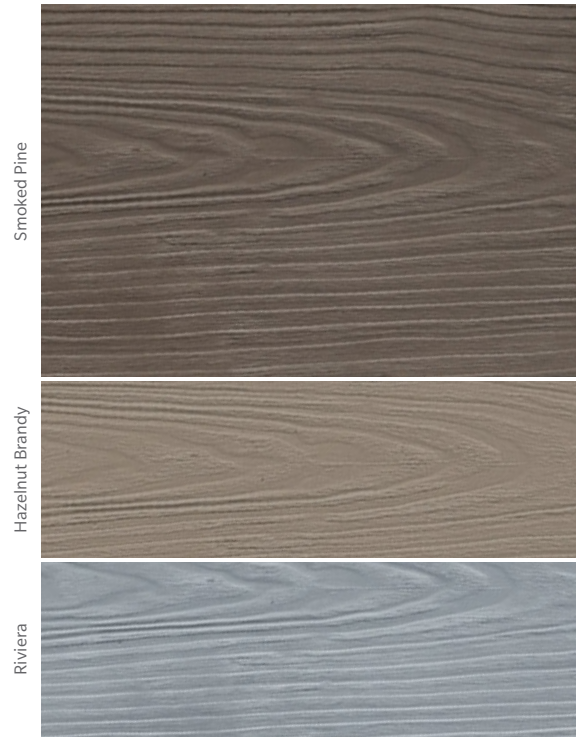

Smoked Pine

Hazelnut Brandy

Riviera

KE Factory-applied protection for stain resistance.

5 × 30

5 × 30 × 2 ¼ in
127 × 762 × 57 mm

10 × 30

10 × 30 × 2 ¼ in
254 × 762 × 57 mm

↑ 5 × 30 - Riviera