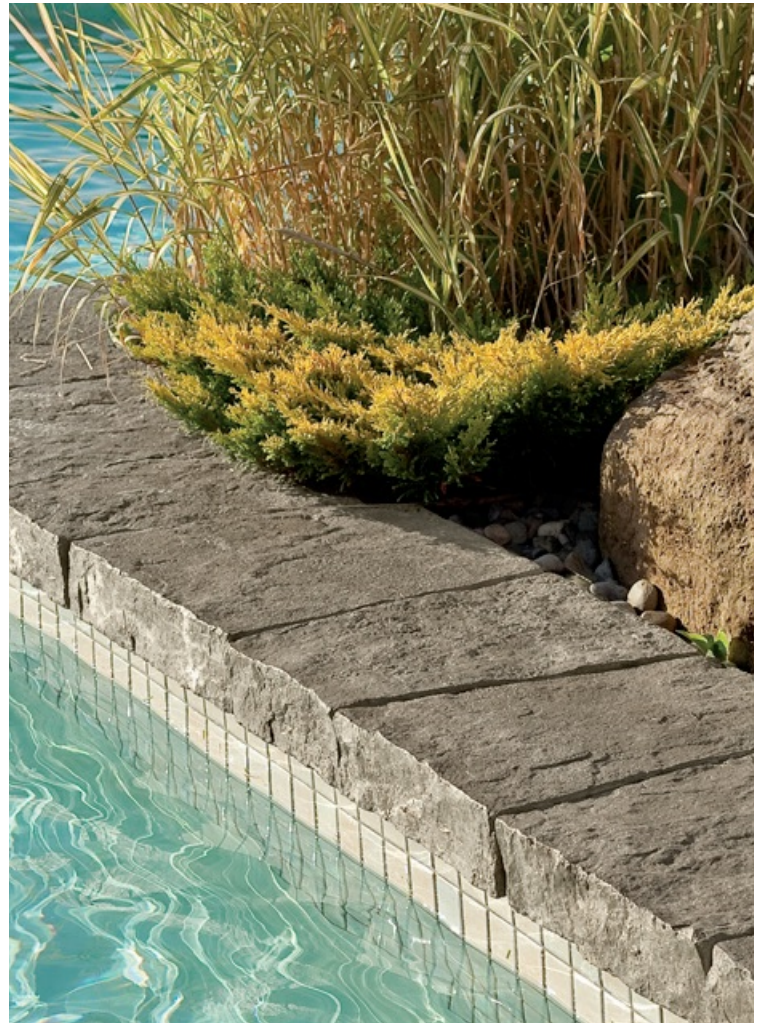

Dimensions

Depth: 12 in 305 mm

2 ¾ × 5 7/8 in
60 × 150 mm

BULLNOSE GRANDE

↑ Beige Cream

Beige Cream

Greyed Nickel

PORTOFINO